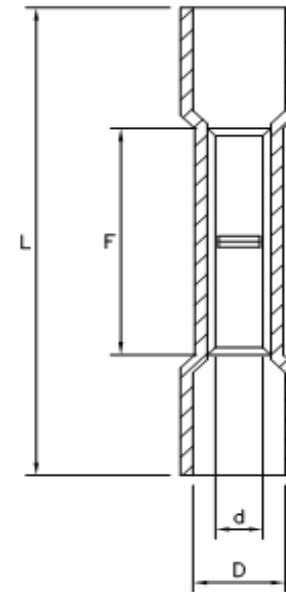

Nylon Butt Connectors

Drawn - SD

Approved - KM

Material - Copper Tube / Nylon Insulation

Title - Nylon Butt Connectors

Part Number	Wire Range	Insulated Color	Electrical Rating Max	L	F	d	D
B22-N	22-18 AWG	Red	105C / 600V	0.787	0.472	0.039	0.091
B16-N	16-14 AWG	Blue	105C / 600V	1.024	0.591	0.063	0.161
B12-N	12-10 AWG	Yellow	105C / 600V	1.102	0.591	0.142	0.256